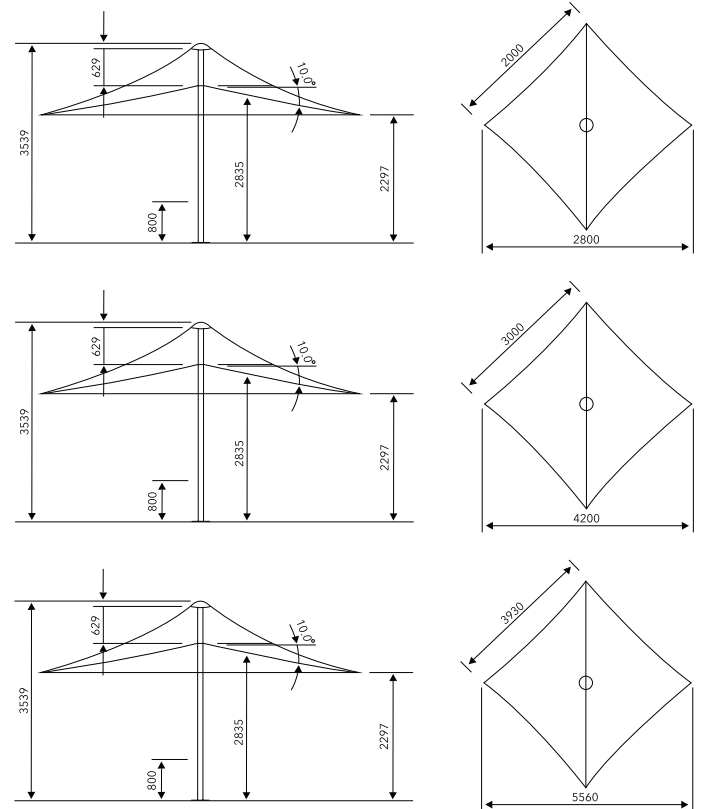

ITEM	SPECIFICATION		
Size	2x2m	3x3m	4x4m
Finished Height	3539mm		
Clearance	2297mm		
Umbrella Diameter	2.8m	4.2m	5.56m
Weight	85kg	89kg	96kg
Frame Pole	Powder coated aluminium 90mm diameter		
Fabric	PVC 800GSM		
Colours	White		
Printing	Full Colour Digital Printing		
Wind speed open	112km/h		
Wind speed closed	148km/h		

**Heater**  
 Type: Outdoor Heater  
 Fits Umbrella Pole Size: 30-53mm  
 Input Voltage: 220V-240V  
 Power: 1500W  
 Weather Proof: IP23 (International Protection Rating)  
 Lifespan (lamp): approx. 5000 Hours

**Floodlight**  
 Type: Outdoor Heater  
 Fits Umbrella Pole Size: 30-53mm  
 Input Voltage: 220V-240V  
 Frequency Coverage: 50Hz - 60Hz  
 Power: 90W  
 Power Factor: ≥0.9  
 Weather Proof: IP65 (International Protection Rating)  
 Lifespan: approx. 50,000 Hours  
 Stick area: 45x70mm