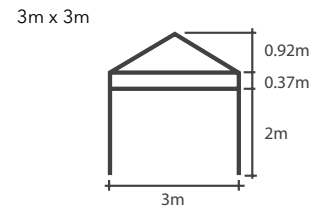

TECHNICAL DIAGRAMS