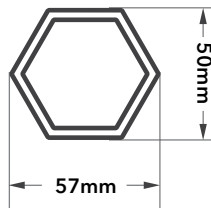

FRAME DETAIL

**WE CAN CUSTOM PRINT
ANY COLOUR***