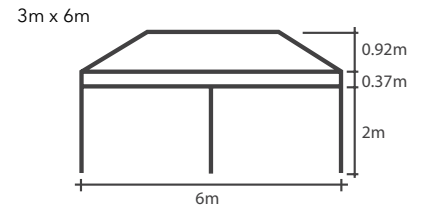

TECHNICAL DIAGRAMS