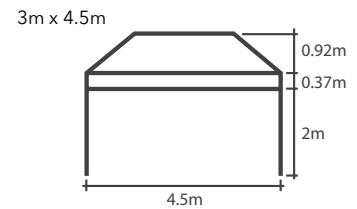

TECHNICAL DIAGRAMS