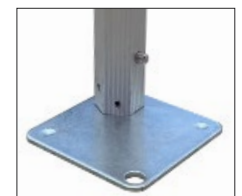

WE CAN CUSTOM PRINT ANY COLOUR*

Reinforced 45mm Frame Profile

Aluminium Connectors

Reinforced Truss Bars

Roof Tensioning

Push Button Height Adjustment

Commercial Feet