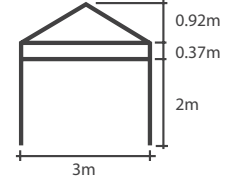

ITEM	SPECIFICATION		
Size	3x3m	3x4.5m	3x6m
Height	3.29m	3.29m	3.29m
Clearance	2m	2m	2m
Frame Box Dimensions	165x25x25cm	165x33x25cm	165 x42x25cm
Frame Weight	18.5kg	23.5kg	31.5kg
Roof Weights	17kg	10kg	13kg
Main Profile	Reinforced Hexagonal 45mm x 40mm x 1.5mm		
Truss Bars	Reinforced 25mm x 12.5mm x 1.5mm		
Material	Aluminium T 6063 6005/T5		
Push Button Connectors	Yes		
Roof Tension	Spring		
Nuts & Bolts	Stainless Steel		
Connectors	Aluminium		
Feet	Zinc Coated Steel 100mm x 100mm		
Fabric	Plain 500D PVC Coated Polyester  Printed 600D PU Coated Polyester		
Marquee Includes	Ropes, Steel Stakes & Heavy Duty Wheeled Protective Cover		
Manufacturer's Warranty	Frame 5 Years / Polyester Plain & Printed 1 Year		

TECHNICAL DIAGRAMS

3m x 3m

3m x 4.5m

3m x 6m

ADDITIONAL INFORMATION

The FX-6 Velocity marquee features a stylish hexagonal profile which is essential for strength whilst maintaining a lightweight portable frame. The FX-6 is suitable for sport carnivals, pop-up businesses and outdoor events or promotions.