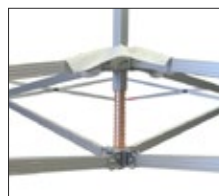

ITEM	SPECIFICATION		
Size	3x3m	3x4.5m	3x6m
Height	3.29m	3.29m	3.29m
Clearance	2m	2m	2m
Frame Box Dimensions	165x25x25cm	165x33x25cm	165 x42x25cm
Frame Weight	18.5kg	23.5kg	31.5kg
Roof Weights	17kg	10kg	13kg
Main Profile	Reinforced Hexagonal 45mm x 40mm x 1.5mm		
Truss Bars	Reinforced 25mm x 12.5mm x 1.5mm		
Material	Aluminium T 6063 6005/T5		
Push Button Connectors	Yes		
Roof Tension	Spring		
Nuts & Bolts	Stainless Steel		
Connectors	Aluminium		
Feet	Zinc Coated Steel 100mm x 100mm		
Fabric	Plain 500D PVC Coated Polyester  Printed 600D PU Coated Polyester		
Marquee Includes	Ropes, Steel Stakes & Heavy Duty Wheeled Protective Cover		
Manufacturer's Warranty	Frame 5 Years / Polyester Plain & Printed 1 Year		

TECHNICAL DIAGRAMS

3m x 3m

3m x 4.5m

3m x 6m

ADDITIONAL INFORMATION

The FX-6 Velocity marquee features a stylish hexagonal profile which is essential for strength whilst maintaining a lightweight portable frame. The FX-6 is suitable for sport carnivals, pop-up businesses and outdoor events or promotions.

WE CAN CUSTOM PRINT ANY COLOUR*

Reinforced 45mm Frame Profile

Aluminium Connectors

Reinforced Truss Bars

Roof Tensioning

Push Button Height Adjustment

Commercial Feet