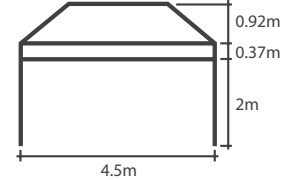

ITEM	SPECIFICATION		
Size	3x3m	3x4.5m	3x6m
Height	3.29m	3.29m	3.29m
Clearance	2m	2m	2m
Frame Box Dimensions	165x25x25cm	165x33x25cm	165 x42x25cm
Frame Weight	18.5kg	23.5kg	31.5kg
Roof Weights	17kg	10kg	13kg
Main Profile	Reinforced Hexagonal 45mm x 40mm x 1.5mm		
Truss Bars	Reinforced 25mm x 12.5mm x 1.5mm		
Material	Aluminium T 6063 6005/T5		
Push Button Connectors	Yes		
Roof Tension	Spring		
Nuts & Bolts	Stainless Steel		
Connectors	Aluminium		
Feet	Zinc Coated Steel 100mm x 100mm		
Fabric	Plain 500D PVC Coated Polyester  Printed 600D PU Coated Polyester		
Marquee Includes	Ropes, Steel Stakes & Heavy Duty Wheeled Protective Cover		
Manufacturer's Warranty	Frame 5 Years / Polyester Plain & Printed 1 Year		

TECHNICAL DIAGRAMS

3m x 3m

3m x 4.5m

3m x 6m

ADDITIONAL INFORMATION

The FX-6 Velocity marquee features a stylish hexagonal profile which is essential for strength whilst maintaining a lightweight portable frame. The FX-6 is suitable for sport carnivals, pop-up businesses and outdoor events or promotions.