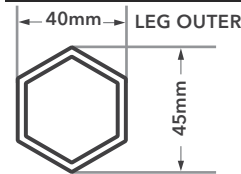

FRAME DETAIL

WE CAN CUSTOM PRINT ANY COLOUR*