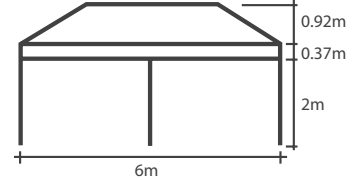

ITEM	SPECIFICATION		
Size	3x3m	3x4.5m	3x6m
Height	3.29m	3.29m	3.29m
Clearance	2m	2m	2m
Frame Box Dimensions	165x25x25cm	165x33x25cm	165 x42x25cm
Frame Weight	18.5kg	23.5kg	31.5kg
Roof Weights	17kg	10kg	13kg
Main Profile	Reinforced Hexagonal 45mm x 40mm x 1.5mm		
Truss Bars	Reinforced 25mm x 12.5mm x 1.5mm		
Material	Aluminium T 6063 6005/T5		
Push Button Connectors	Yes		
Roof Tension	Spring		
Nuts & Bolts	Stainless Steel		
Connectors	Aluminium		
Feet	Zinc Coated Steel 100mm x 100mm		
Fabric	Plain 500D PVC Coated Polyester  Printed 600D PU Coated Polyester		
Marquee Includes	Ropes, Steel Stakes & Heavy Duty Wheeled Protective Cover		
Manufacturer's Warranty	Frame 5 Years / Polyester Plain & Printed 1 Year		

TECHNICAL DIAGRAMS

3m x 3m

3m x 4.5m

3m x 6m

ADDITIONAL INFORMATION

The FX-6 Velocity marquee features a stylish hexagonal profile which is essential for strength whilst maintaining a lightweight portable frame. The FX-6 is suitable for sport carnivals, pop-up businesses and outdoor events or promotions.